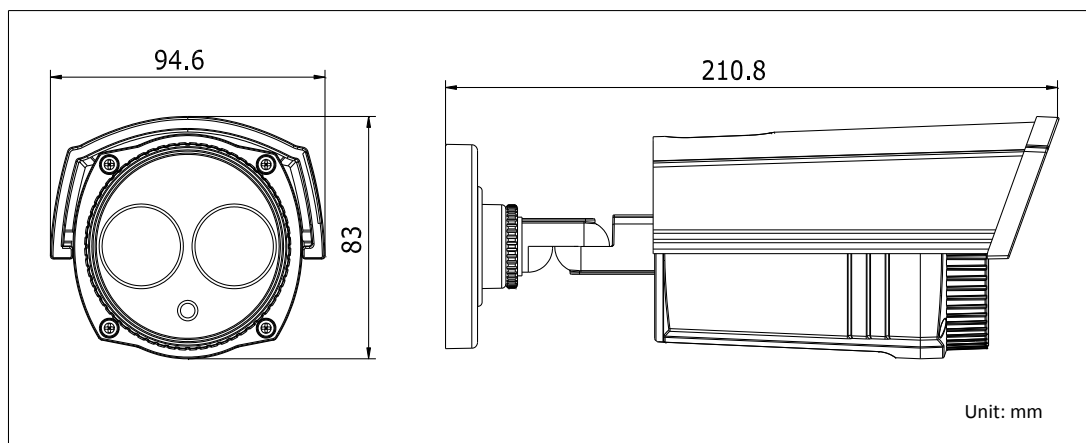

Order Models

DS-2CE16D5T-IT5

Dimensions