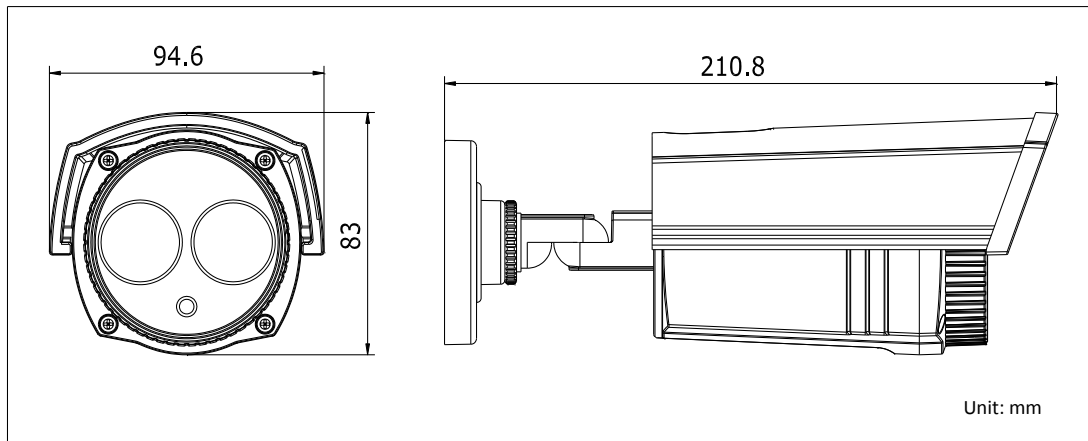

## Specifications

<b>Camera</b>	
Image Sensor	2MP CMOS Image Sensor
Signal System	PAL/NTSC
Effective Pixels	1944(H)*1092(V)
Min. illumination	0.01 Lux @ (F1.2,AGC ON),0 Lux with IR
Shutter Time	1/25(1/30)s to 1/50,000s
Lens	3.6mm (2.8mm, 6mm, 8mm optional)
	Angle of View: 82.6°(3.6mm), 103.5°(2.8mm), 54.4°(6mm), 38°(8mm)
Lens Mount	M12
Day & Night	ICR
Angle Adjustment	Pan: 0 - 360°, Tilt: 0 - 180°, Rotation: 0 - 360°
Synchronization	Internal synchronization
WDR	120dB
Video Frame Rate	1080p@25fps/1080p@30fps
HD Video Output	1 Analog HD output
CVBS Output	1Vp-p Composite Output(75Ω/BNC)
S/N Ratio	> 62dB
<b>Menu</b>	
Scene	Indoor, Outdoor, Indoor1, LOW-LIGHT
Camera ID	On/off (15 characters, position programmable)
AGC	Support
D/N Mode	Color/BW/EXT
White Balance	ATW/ AWC-SET/ Manual
Privacy Mask	On/Off, maximum 8 zones
Motion Detection	On/Off, maximum 4 zones
BLC	Support
Anti-flicker	On/off
Language	English, Japanese, CHN1, CHN2, Korean, German, French, Italian, Spanish, Polish, Russian, Portuguese, Dutch, Turkish, Hebrew and Arabic
Functions	HSBLC, Digital noise reduction, Digital zoom(62x), Slow shutter, Mirror, Defog, Defect pixel correction, SMART D-ZOOM
<b>General</b>	
Operating Conditions	-30 °C – 60 °C (-22 °F – 140 °F), Humidity 90% or less (non-condensing)
Power Supply	12 VDC ± 15%
Power Consumption	Max. 4W
Protection Level	IP66
IR Range	Up to 20m
Communication	Up the coax, Protocol: Pelco-C(CVBS output), HIKVISION-C(TVI output)
Dimensions	94.6×83×210.8mm(3.72"×3.27"×8.30")
Weight	700g

## Dimensions